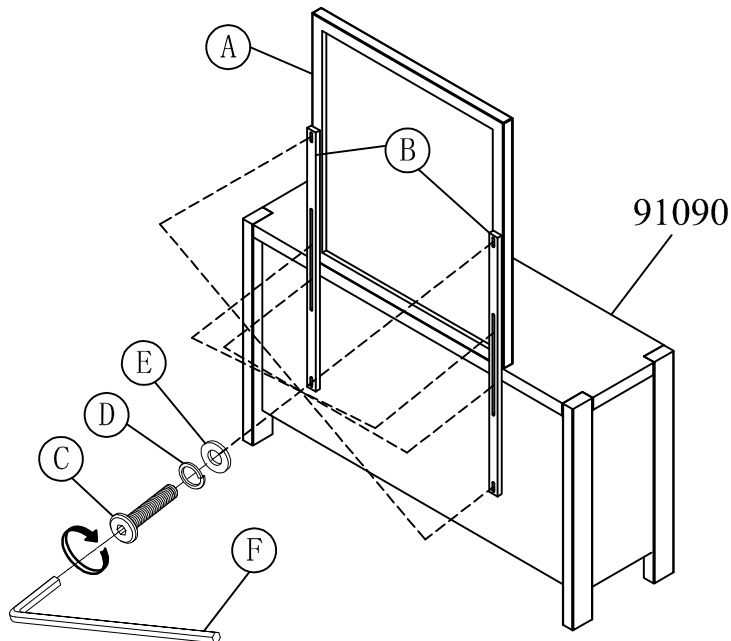

STEP 1

Complete